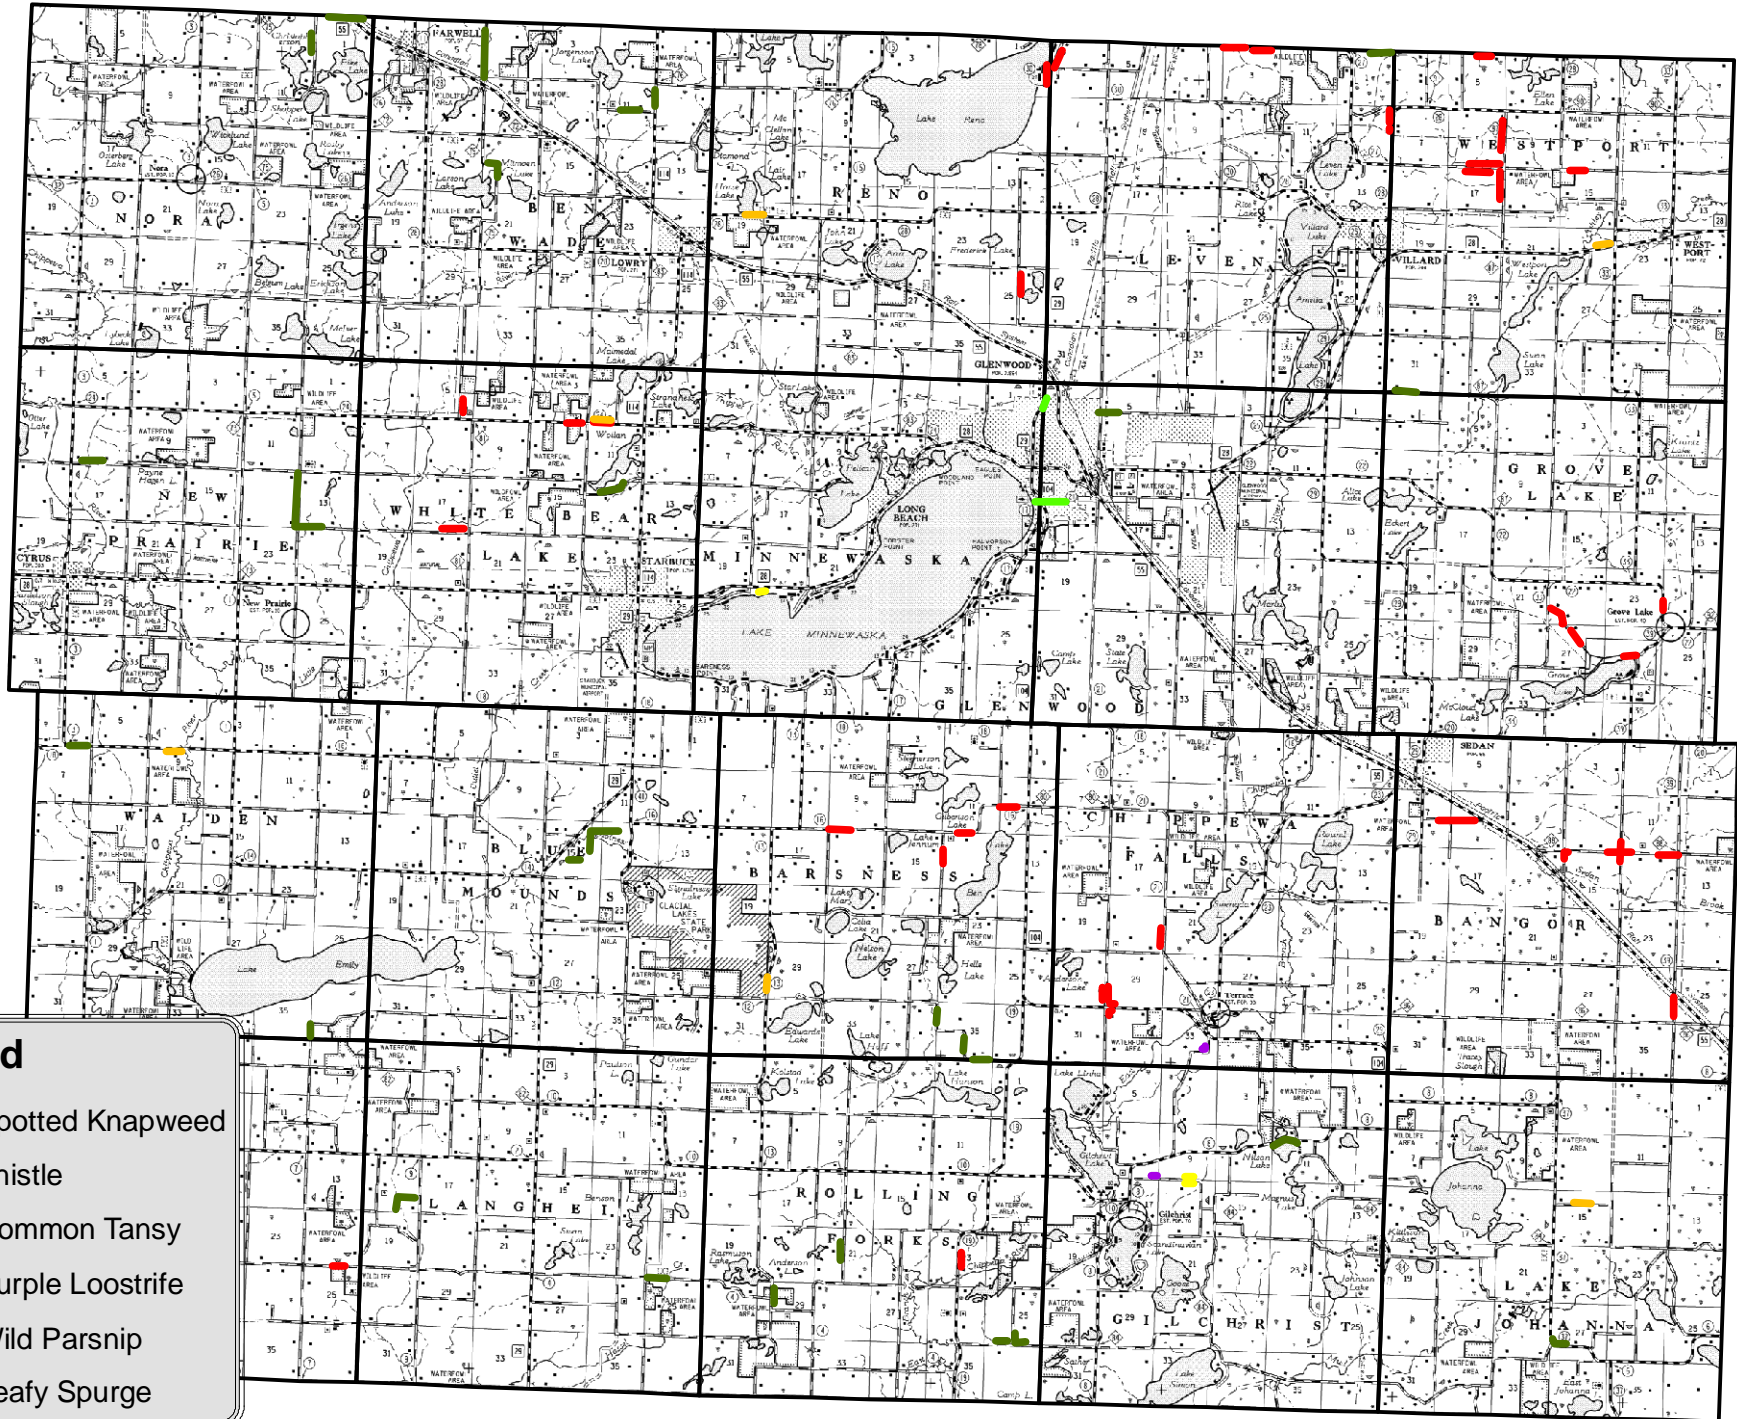

2012 Pope County CWMA Treatment Sites

Legend

- Spotted Knapweed
- Thistle
- Common Tansy
- Purple Loosestrife
- Wild Parsnip
- Leafy Spurge