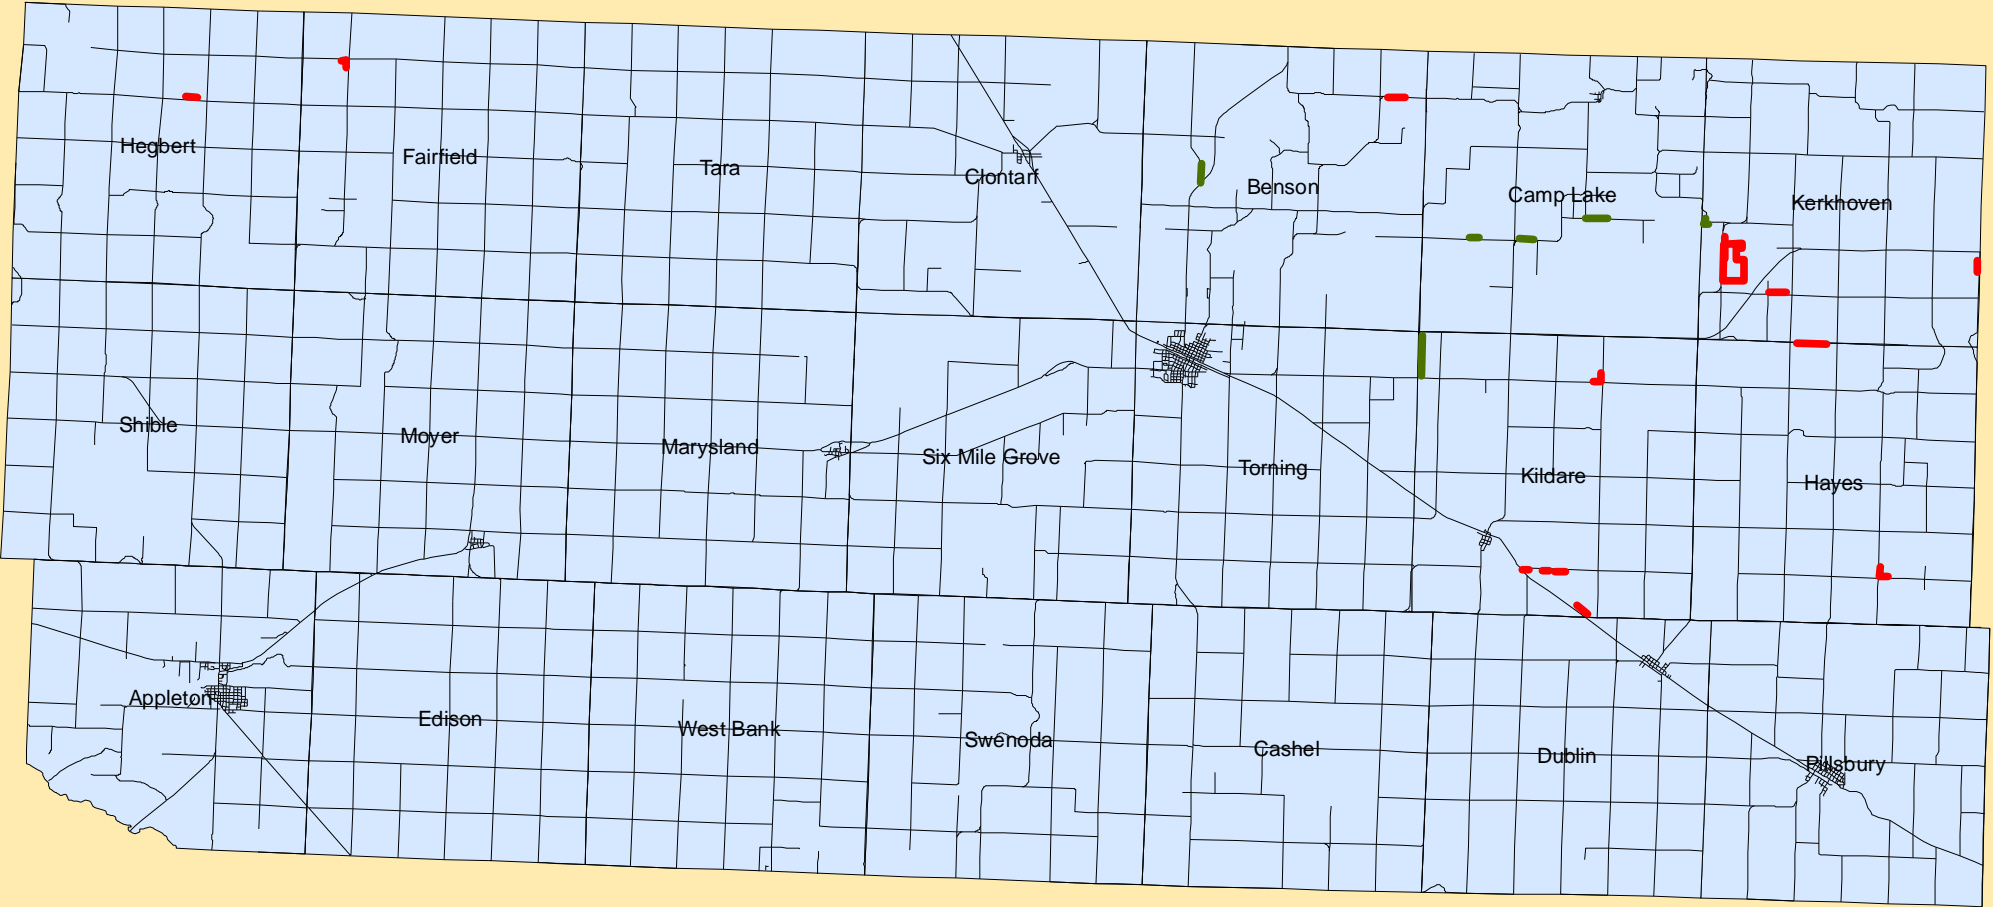

# 2012 Swift County CWMA Treatment Sites

**Legend**

Spotted Knapweed    Thistle    Common Tansy    Purple Loosestrife    Wild Parsnip    Leafy Spurge